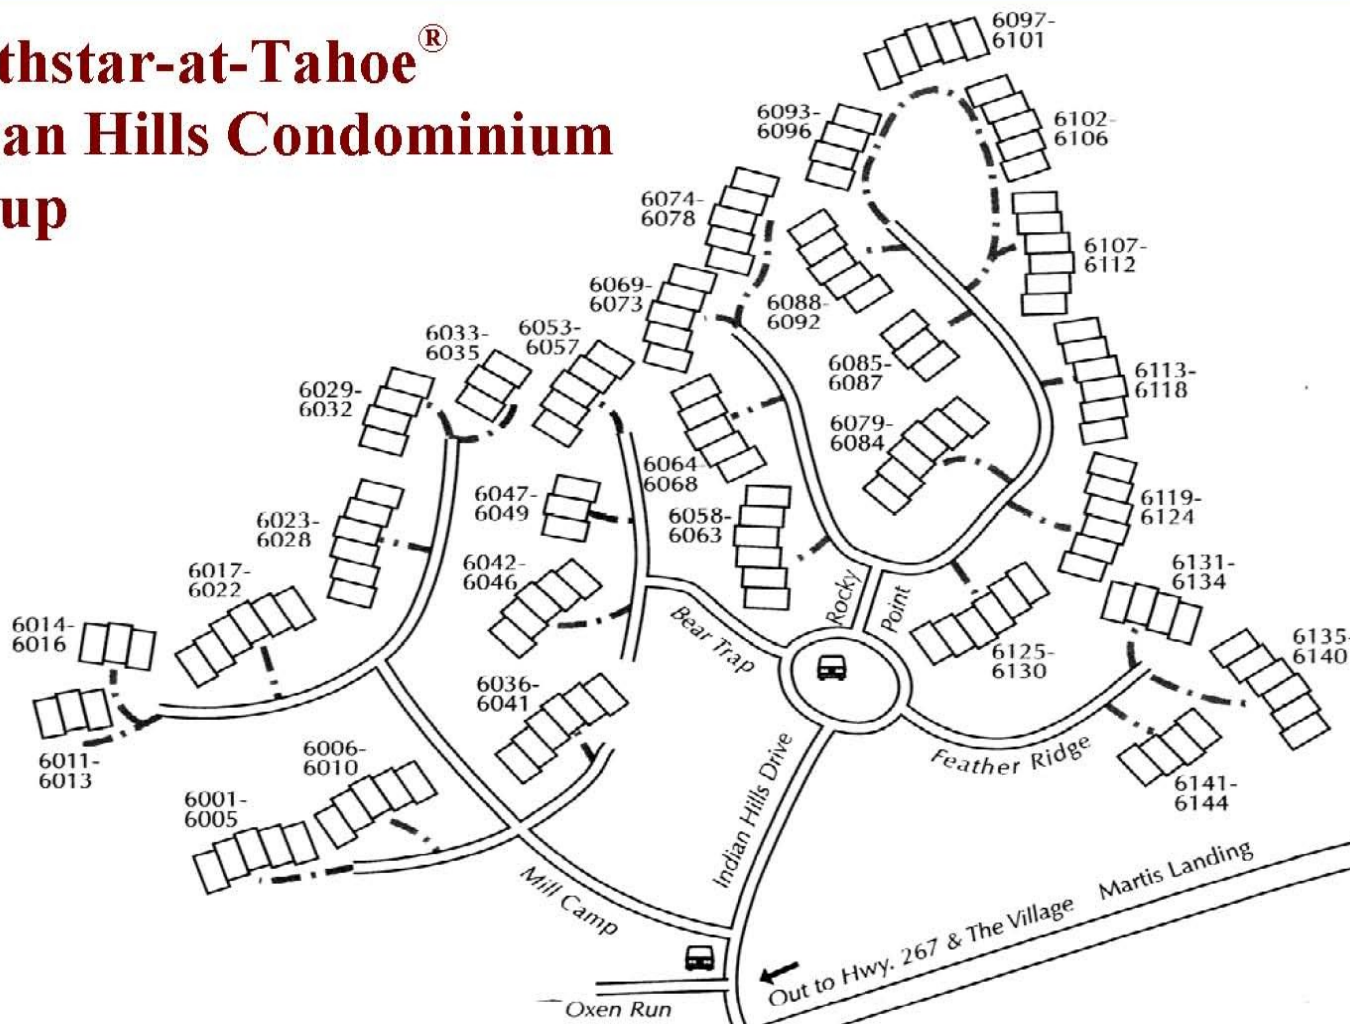

Northstar-at-Tahoe[®] Indian Hills Condominium Group

PADDEN PROPERTIES REAL ESTATE

2100 North Village Drive, Truckee, CA 96161

(530) 546-SNOW

www.PaddenProperties.com